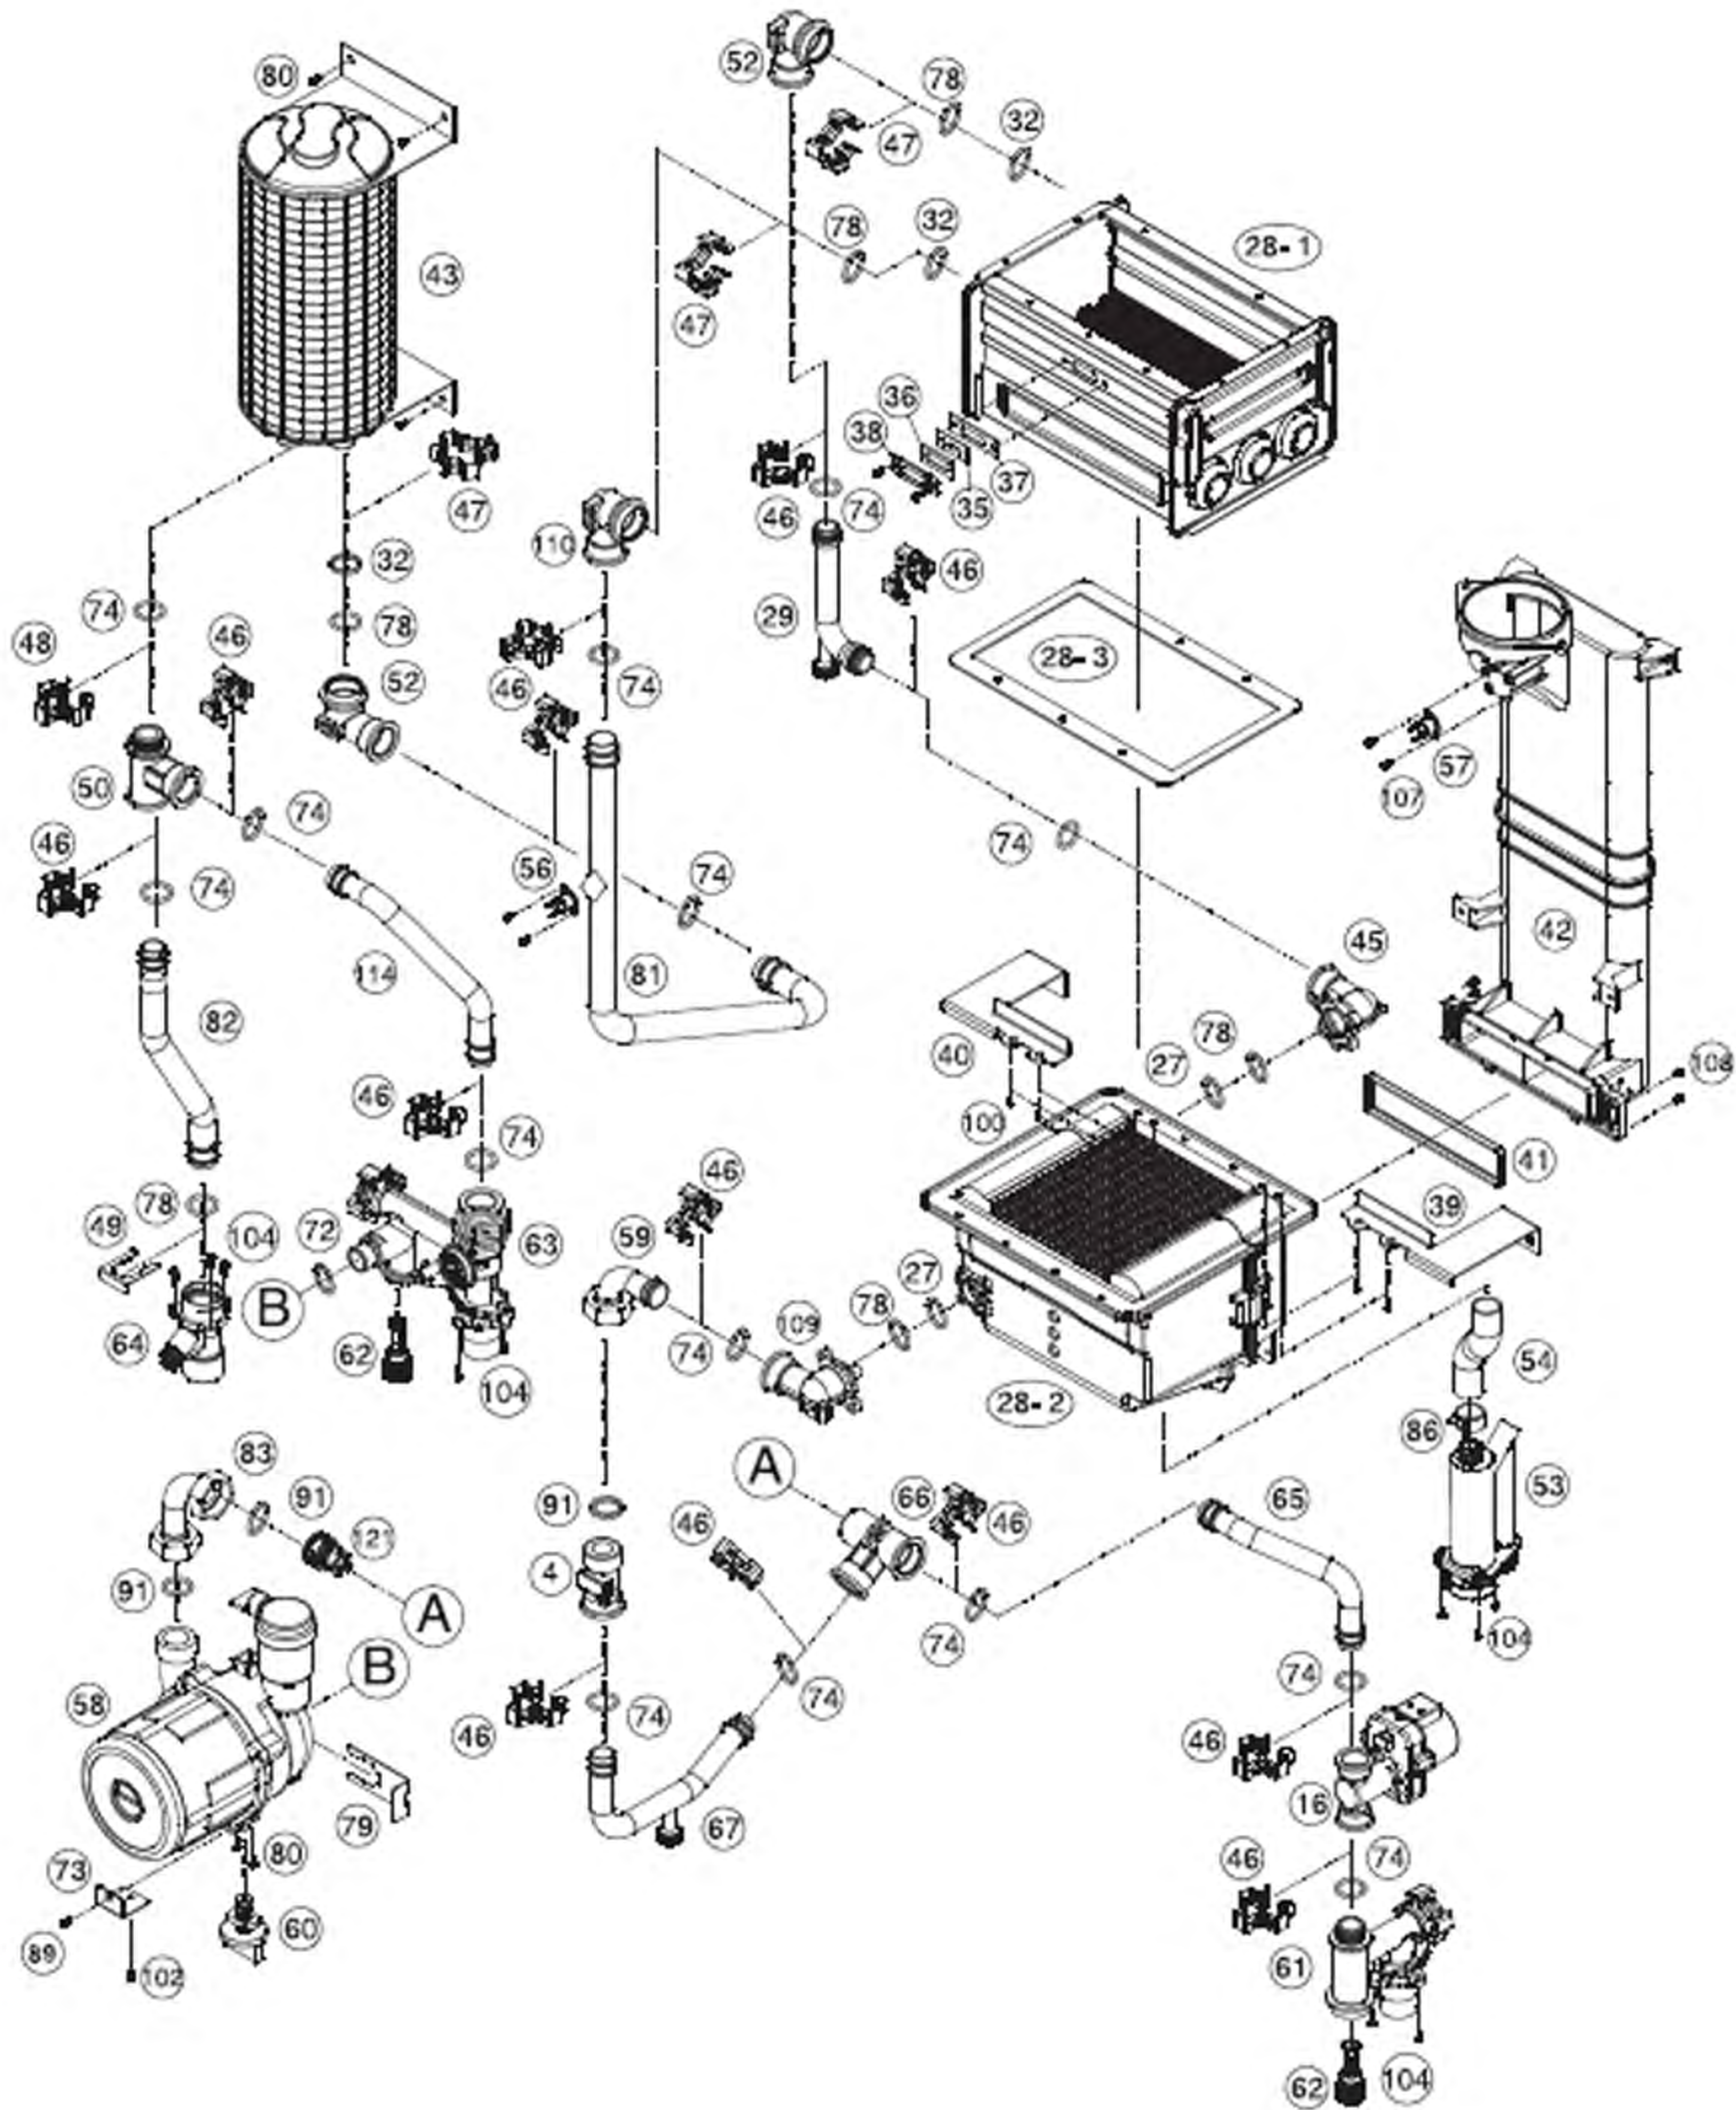

Burner Part List

NO	Description	Navien Part No.	Remark
22	Fan motor bracket	BH2501604A	210/240
		BH2501605A	180
23	Air pressure sensor	NASS9EX00009	
24	Burner bracket R	BH2501443C	
25	Burner bracket L	BH2501444C	
26	Fan motor damper	BH2505403C	
30	APS venturi	BH2501413A	
31	APS venturi packing	BH2405031A	
33	Thermal fuse	BH1419012A	180
		BH1419013A	210/240
34	Ignition transformer	BH1201045A	
68	Tube	BH2203001A	
69	Tube	BH2202023A	180
		BH2202024A	210/240
70	Tube	BH2202022A	180
		BH2202025A	210/240
71	Tube	BH2202036A	180
		BH2202041A	210/240
75	O-ring	BH2421003A	
77	O-ring	BH2421008A	
80	Screw (D4 x 8L)	BH1705007A	
95	Screw (D4 x 10L)	BH1705001A	
96	Bolt (M4 x 12L)	BH1603006A	
97	Screw (D4 x 4L)	BH1710001A	
98	Screw (D4 x 12L)	BH1612005A	
99	Screw (D4 x 25L)	BH1701030A	
101	Screw (D4 x 12L)	BH1708003A	
103	Screw (D4 x 14L, STS)	BH1701031A	
104	Bolt (M4 x 10L, STS)	BH1611006A	
105	Bolt (M4 x 10L)	BH1611005A	
106	Bolt (M4 x 6L)	BH1611001A	

Water Way Disassemble : NR-A