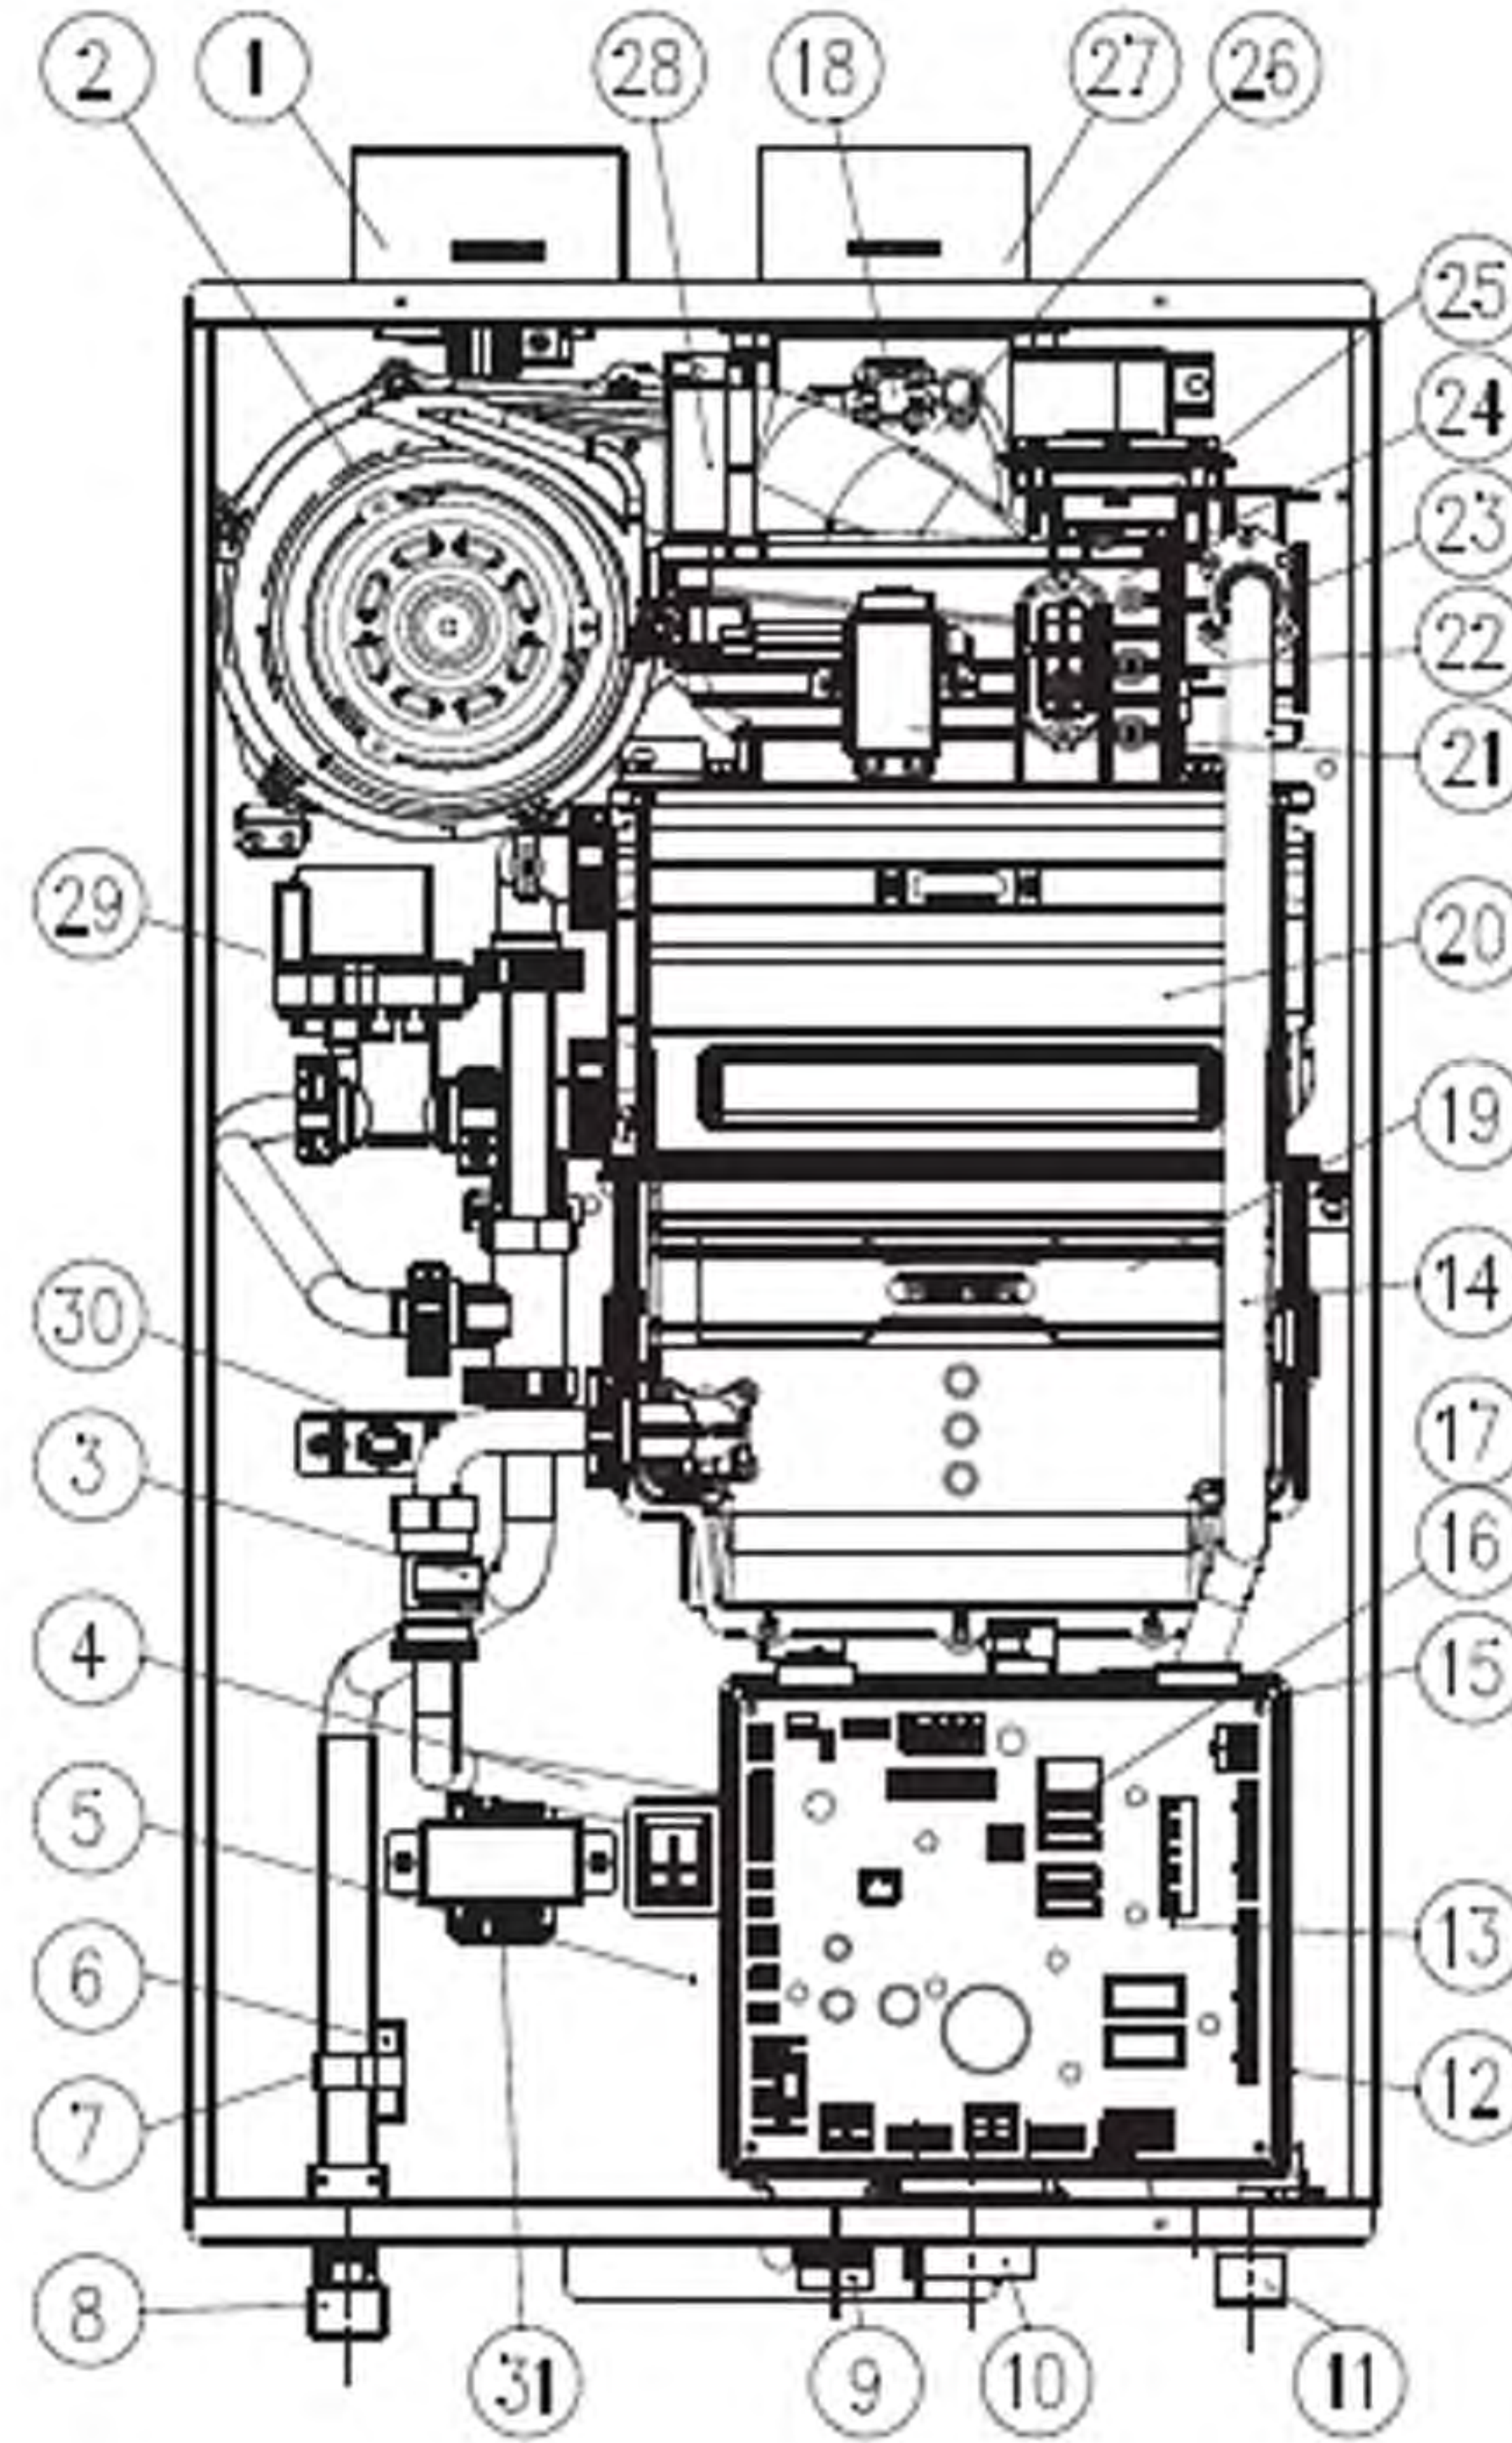

Key Components: NR

No	Description	Navien Part No.	No	Description	Navien Part No.
1	Intake Duct	BH2505400B	17	Transformer	BH1205008A
2	Fan Motor	NAFA9GLPCT01	18	Exhaust Limit Switch	BH1401027A
3	Flow Sensor	AASS9EXFS003C	19	Secondary H/E	-
4	Power Switch	BH1426003A	20	Primary H/E	-
5	PCB Board	NACR1GS32401	21	Ignition Trans	BH1201045A
6	Heater	BH1501047B	22	APS Venturi	BH2501413A
7	Heater Clip	BH2507447A	23	Manifold	PABCR180AMF_001
8	DHW Supply Adapter	BH2507348B	24	Burner	PABNCN30KDBN_003
9	DHW Inlet Adapter	AAVC9EX00016B	25	APS	NASS9EX00009
10	Syphon	BH2507452C	26	Exhaust Duct	BH2544004F
11	Gas Inlet Adapter	BH2507722A	27	Exhaust Pipe	BH2505401B
12	Main Gas valve	BH0901018A	28	Air Intake Guide	BH2543002C
13	GPS Venturi	BH2507359C	29	Bypass Mixing Valve	AAVC9EXMIX01B
14	Gas Pipe	BH2507351C	30	Freeze Protect Switch	BH1402001A
15	GPS	NASS9EXGPS01	31	Mixing Trans	BH1205013A
16	WAV	AAVC9EXFC003B