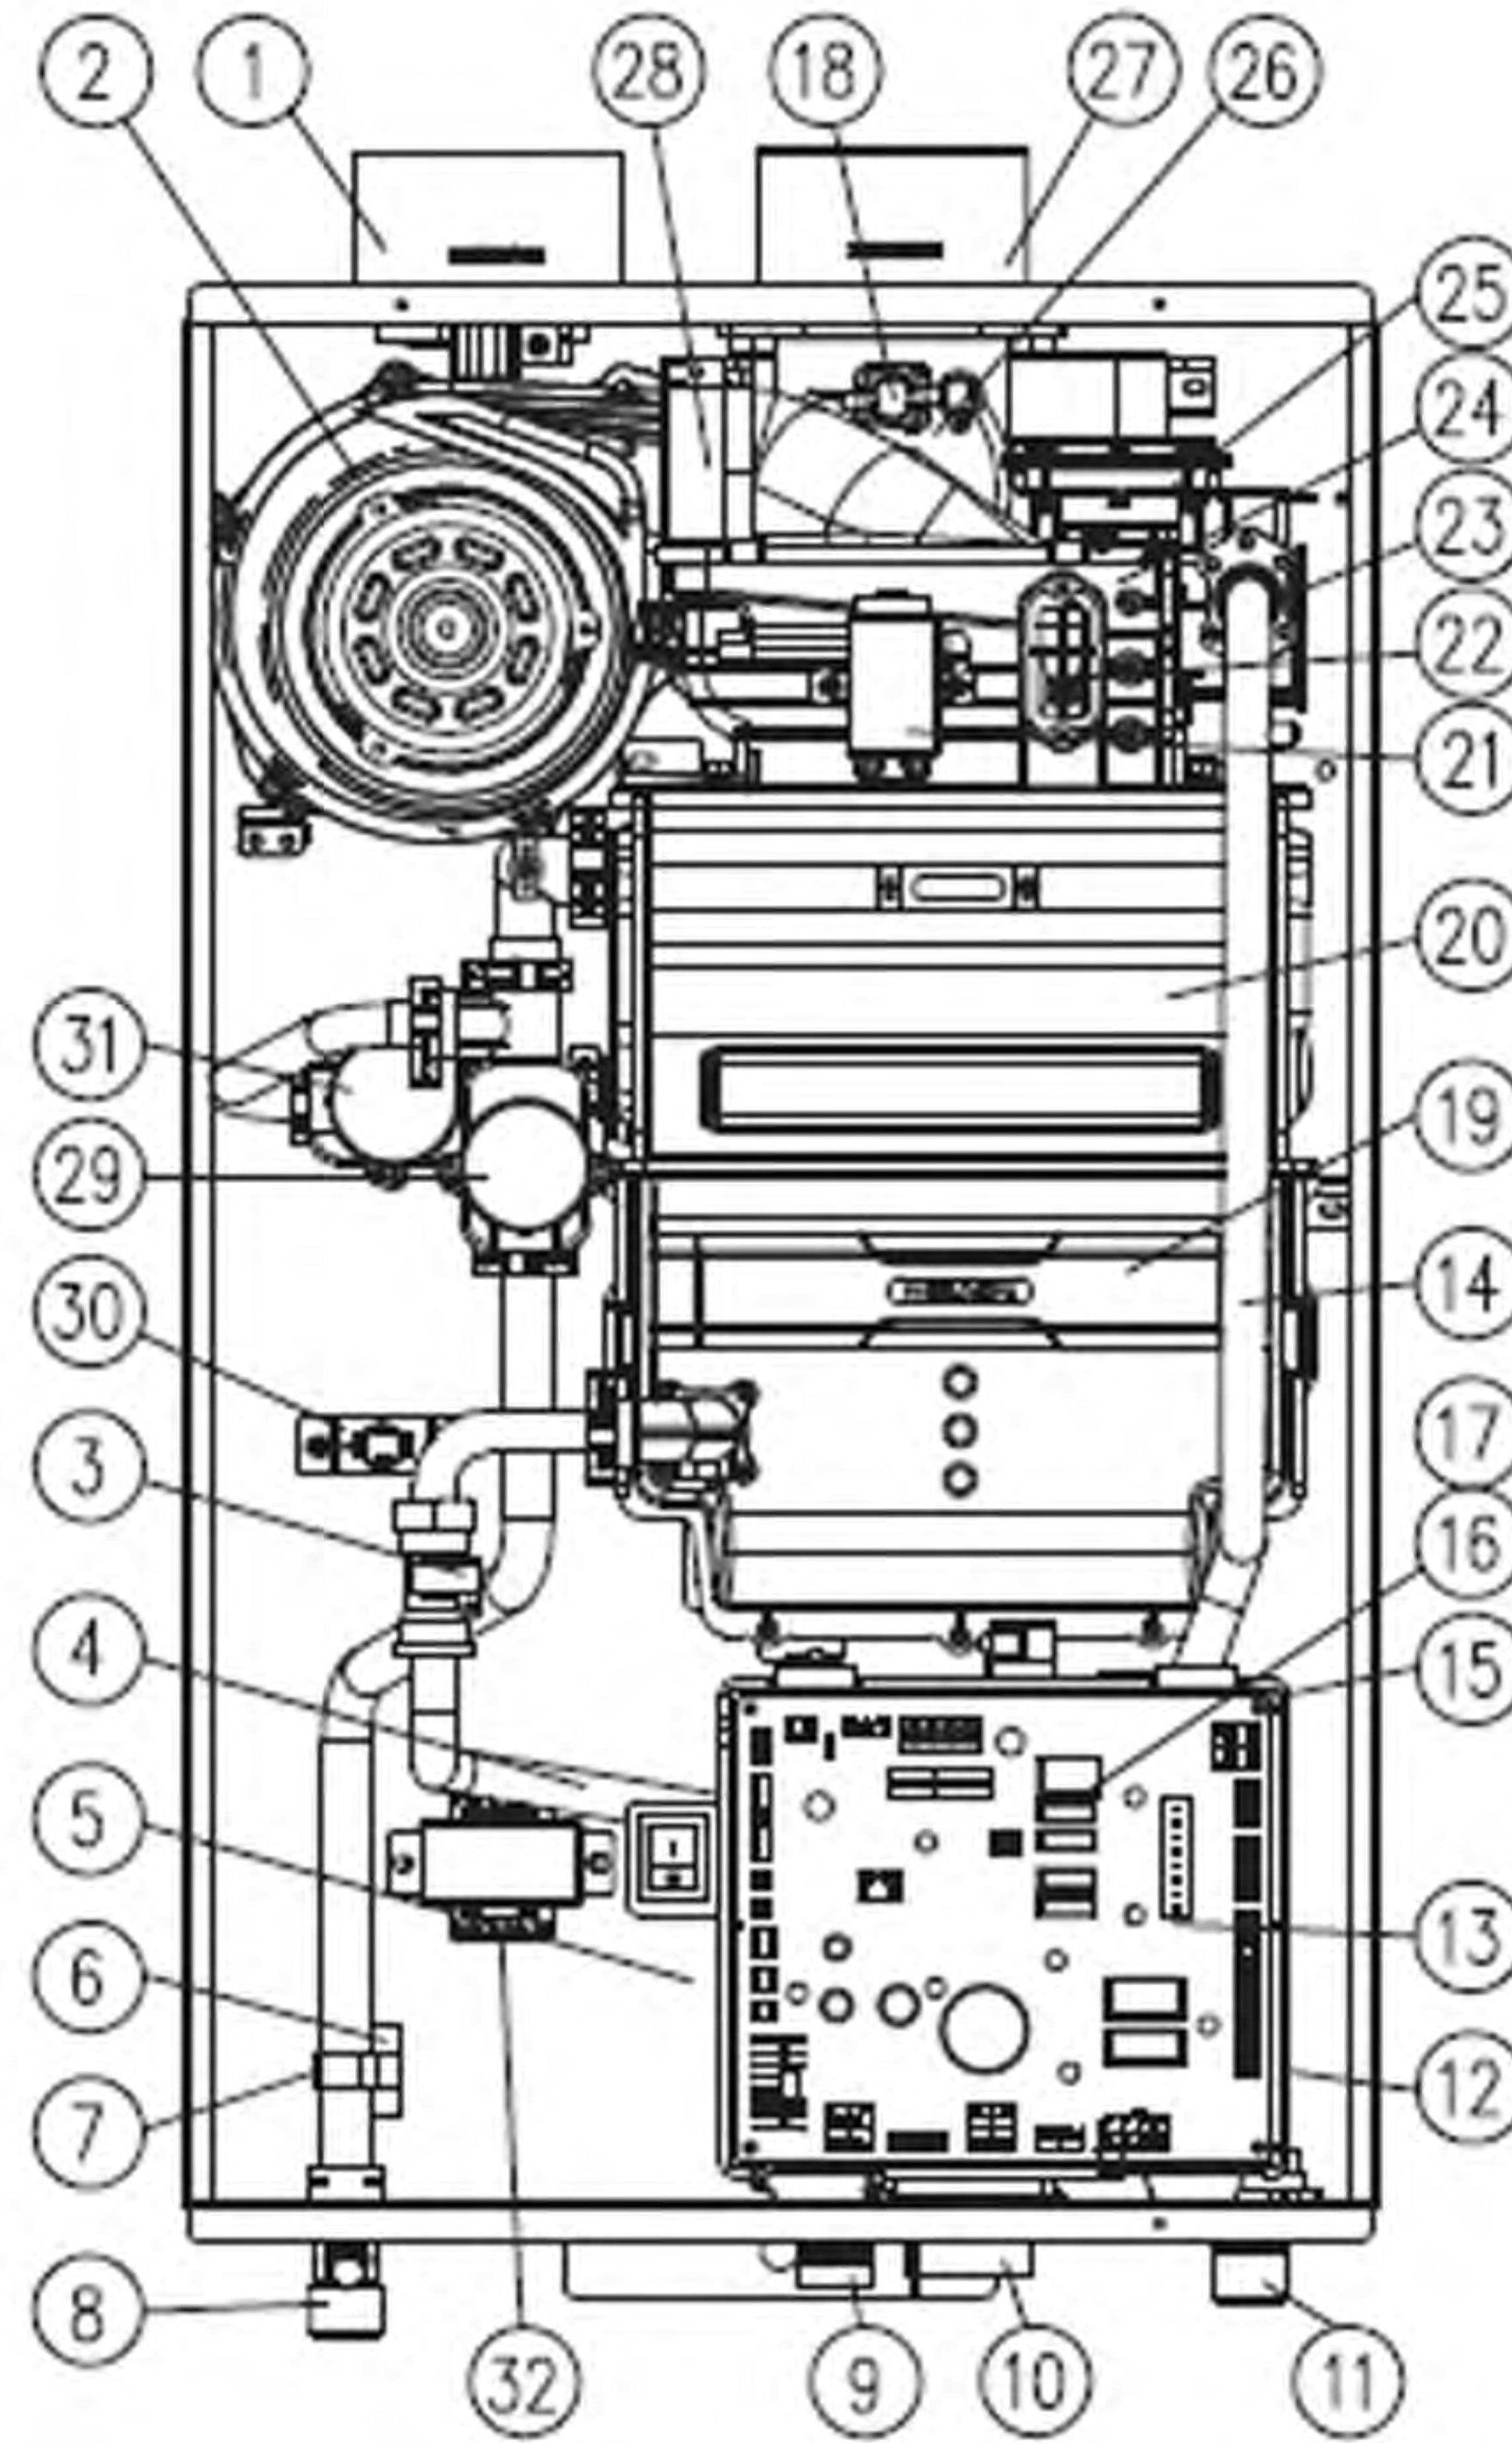

Key Components: NP

No	Description	Navien Part No.	No	Description	Navien Part No.
1	Intake Air Duct	BH2505400B	17	Transformer	BH1205008A
2	Fan Motor	NAFA9GLPCT01	18	Exhaust Limit Switch	BH1401027A
3	Flow Sensor	AASS9EXFS003C	19	Secondary H/E	-
4	Power Switch	BH1426003A	20	Primary H/E	-
5	PCB Board	NACR1GS32401	21	Ignition Trans	BH1201045A
6	Heater	BH1501047B	22	APS Venturi	BH2501413A
7	Heater Clip	BH2507447A	23	Manifold	PABCR180AMF_001
8	DHW Supply Adapter	BH2507348B	24	Burner	PABNCN30KDBN_003
9	DHW Inlet Adapter	AAVC9EX00016B	25	APS	NASS9EX00009
10	Syphon	BH2507452C	26	Exhaust Duct	BH2544004F
11	Gas Inlet Adapter	BH2507722A	27	Exhaust Pipe	BH2505401B
12	Main Gas valve	BH0901018A	28	Air Intake Guide	BH2543002C
13	GPS Venturi	BH2507359C	29	WAV	NCVM9EX00005B
14	Gas Pipe	BH2507351C	30	Freeze Protect Switch	BH1402001A
15	GPS	NASS9EXGPS01	31	Bypass Mixing Valve	AAVC9EXMIX01B
16	2-Way Valve	AAVC9EX00014A	32	Mixing Trans	BH1205013A