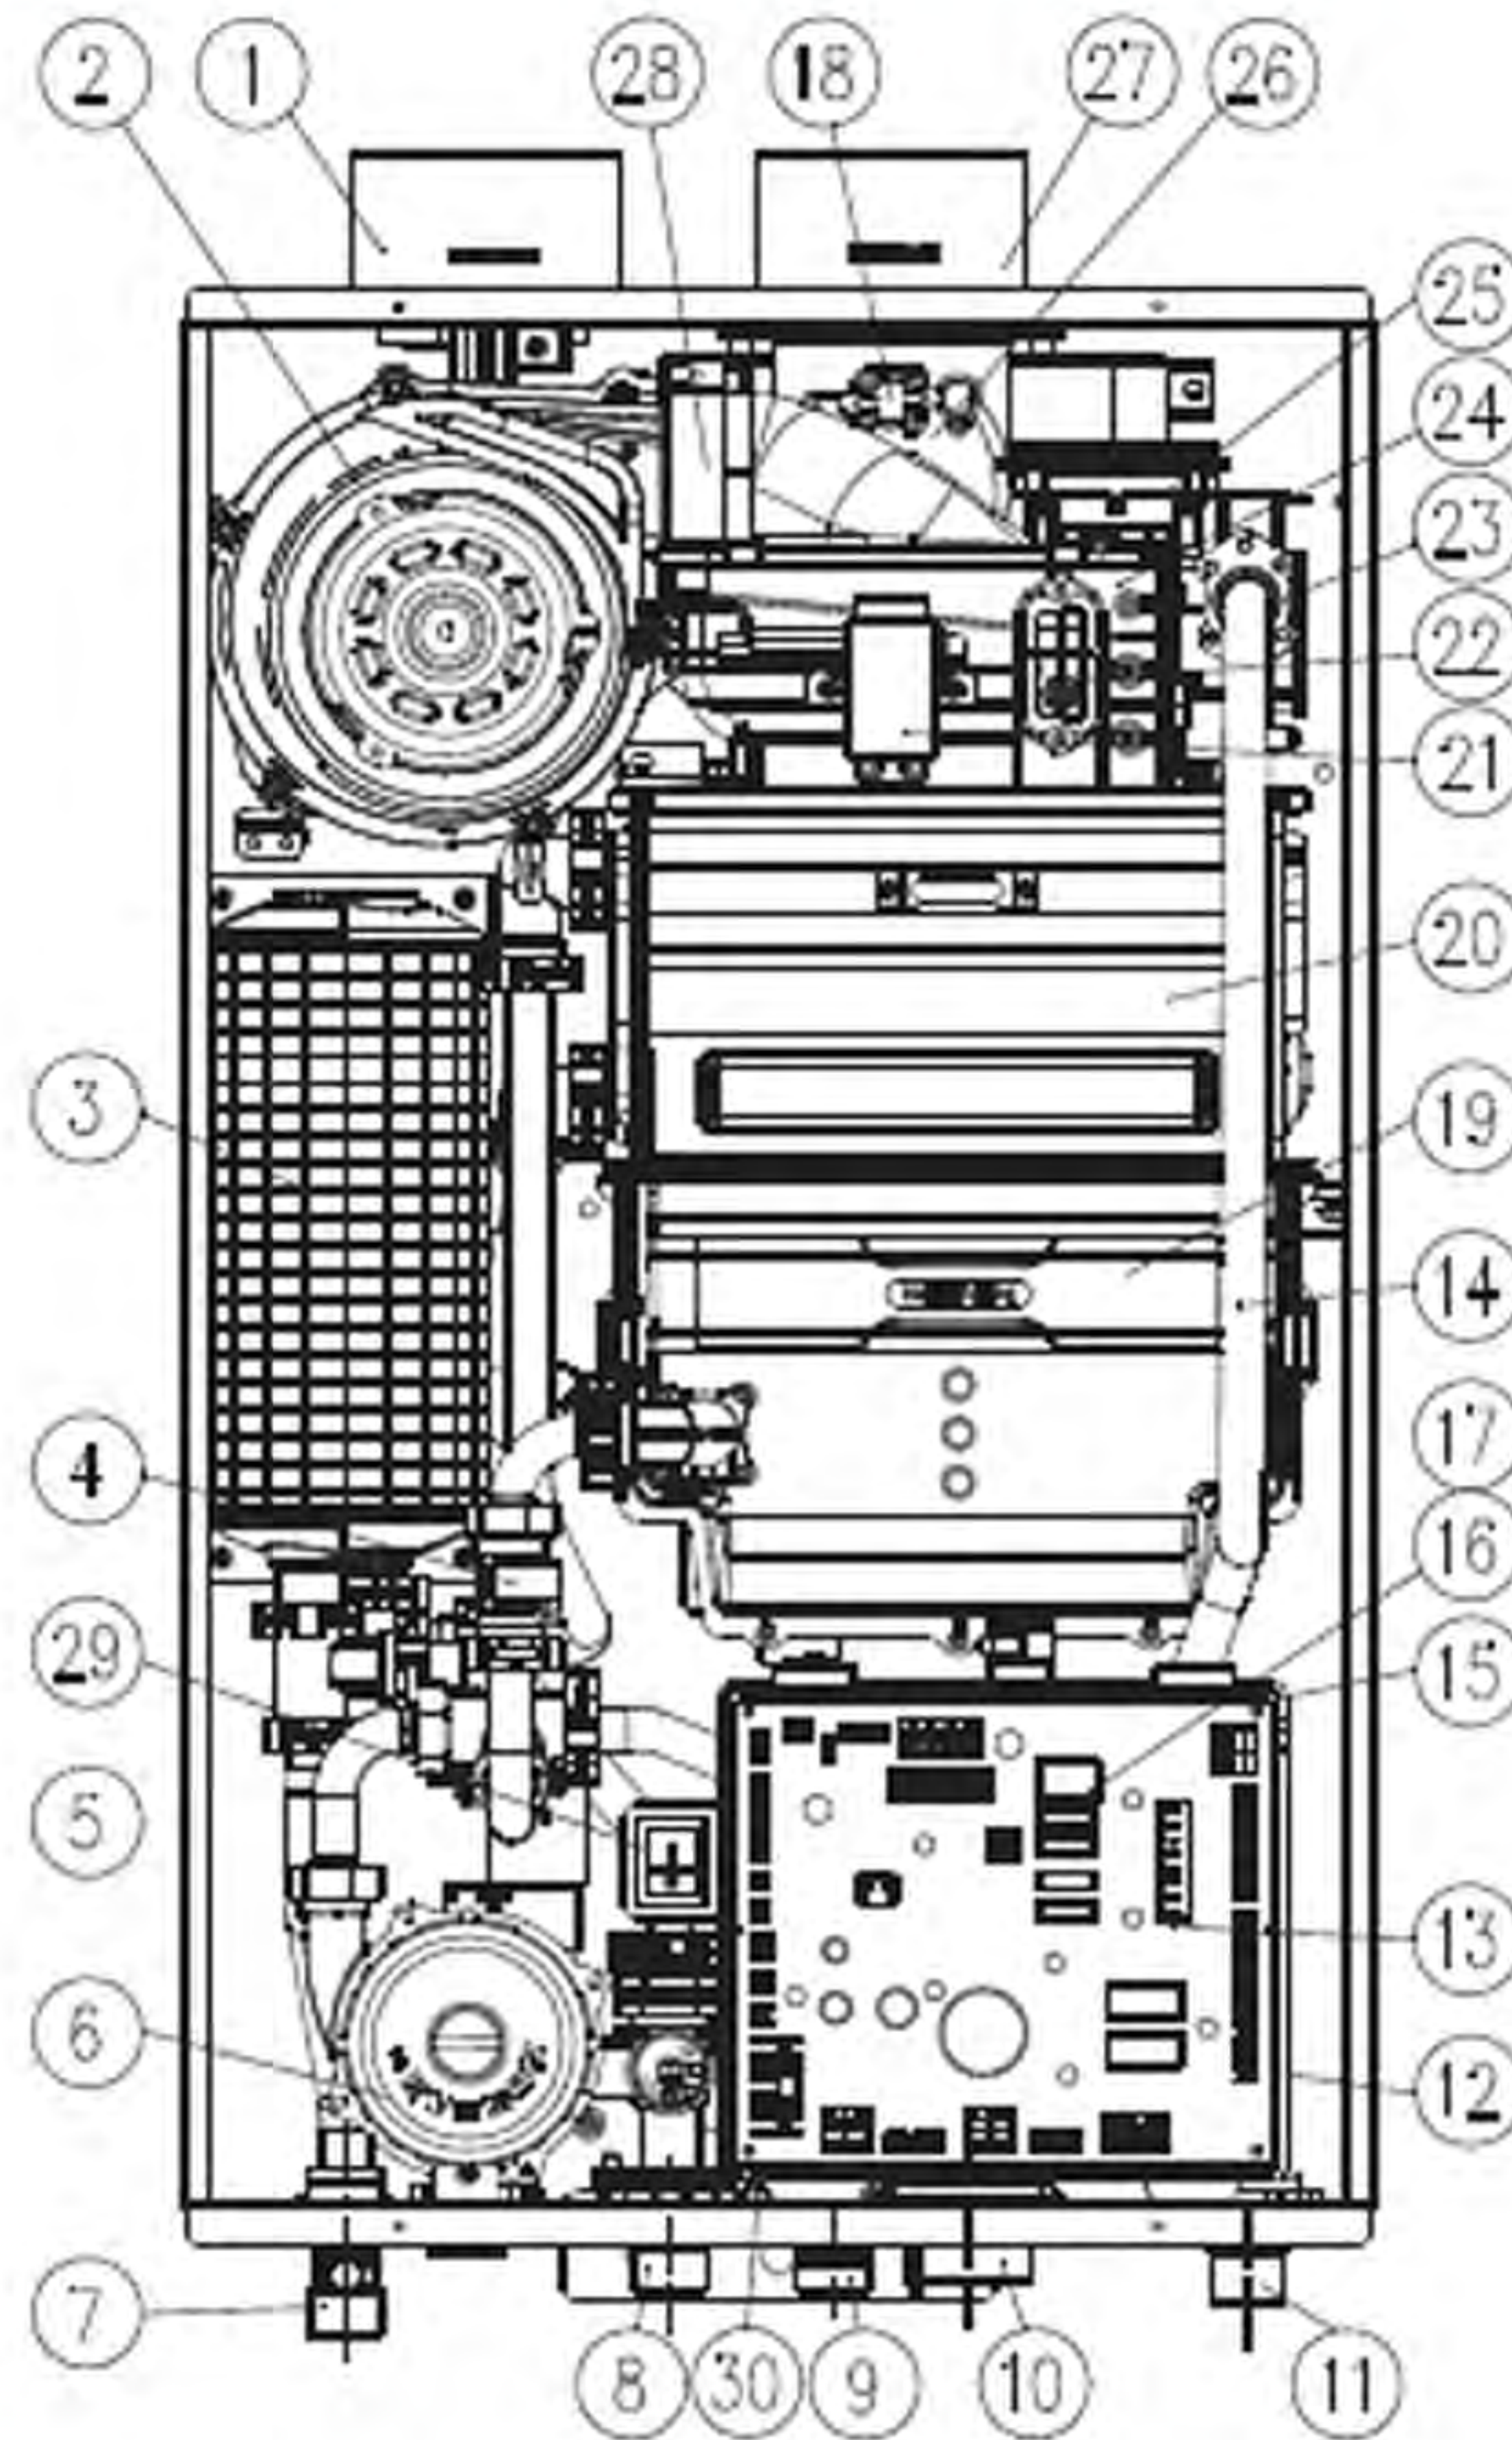

Key Components: NR-A

No	Description	Navien Part No.	No	Description	Navien Part No.
1	Intake Air Duct	BH2505400B	16	WAV	AAVC9EXFC003B
2	Fan Motor	NAFA9GLPCT01	17	Transformer	BH1205008A
3	Buffer Tank	PASNCWBFTANK_001	18	Exhaust Limit Switch	BH1401027A
4	Flow Sensor	AASS9EXFS003C	19	Secondary H/E	-
5	PCB Board	NACR1GS32410	20	Primary H/E	-
6	Circulation Pump	NAPU9GLPCT33	21	Ignition Transformer	BH1201045A
7	DHW Supply Adapter	BH2507348B	22	APS Venturi	BH2501413A
8	3-Way Valve	AAVC9EX00012B	23	Manifold	PABCR180AMF_001
9	DHW Inlet Adapter	AAVC9EX00016B	24	Burner	PABNCN30KDBN_003
10	Syphon	BH2507442C	25	APS	NASS9EX00009
11	Gas Inlet Adapter	BH2507722A	26	Exhaust Duct	BH2544004F
12	Main Gas valve	BH0901018A	27	Exhaust Pipe	BH2505401B
13	GPS Venturi	BH2507359C	28	Air Intake Guide	BH2543002C
14	Gas Pipe	BH2507509C	29	Power Switch	BH1426002A
15	GPS	NASS9EXGPS01	30	Water Leakage Detector	-

Key Components: NP-A

No	Description	Navien Part No.	No	Description	Navien Part No.
1	Intake Air Duct	BH2505400B	17	Transformer	BH1205008A
2	Fan Motor	NAFA9GLPCT01	18	Exhaust Limit Switch	BH1401027A
3	Buffer Tank	PASNCWBFTANK_001	19	Secondary H/E	-
4	Flow Sensor	AASS9EXFS003C	20	Primary H/E	-
5	PCB Board	NACR1GS32410	21	Ignition Trans	BH1201045A
6	Circulation Pump	NAPU9GLPCT33	22	APS Venturi	BH2501413A
7	DHW Supply Adapter	BH2507348B	23	Manifold	PABCR180AMF_001
8	3-Way Valve	AAVC9EX00012B	24	Burner	PABNCN30KDBN_003
9	DHW Inlet Adapter	AAVC9EX00016B	25	APS	NASS9EX00009
10	Syphon	BH2507442C	26	Exhaust Duct	BH2544004F
11	Gas Inlet Adapter	BH2507722A	27	Exhaust Pipe	BH2505401B
12	Main Gas valve	BH0901018A	28	Air Intake Guide	BH2543002C
13	GPS Venturi	BH2507359C	29	Power Switch	BH1426002A
14	Gas Pipe	BH2507509C	30	Water Leakage Detector	-
15	GPS	NASS9EXGPS01	31	WAV	AAVC9EXFC003B
16	2-Way Valve	AAVC9EX00014A			