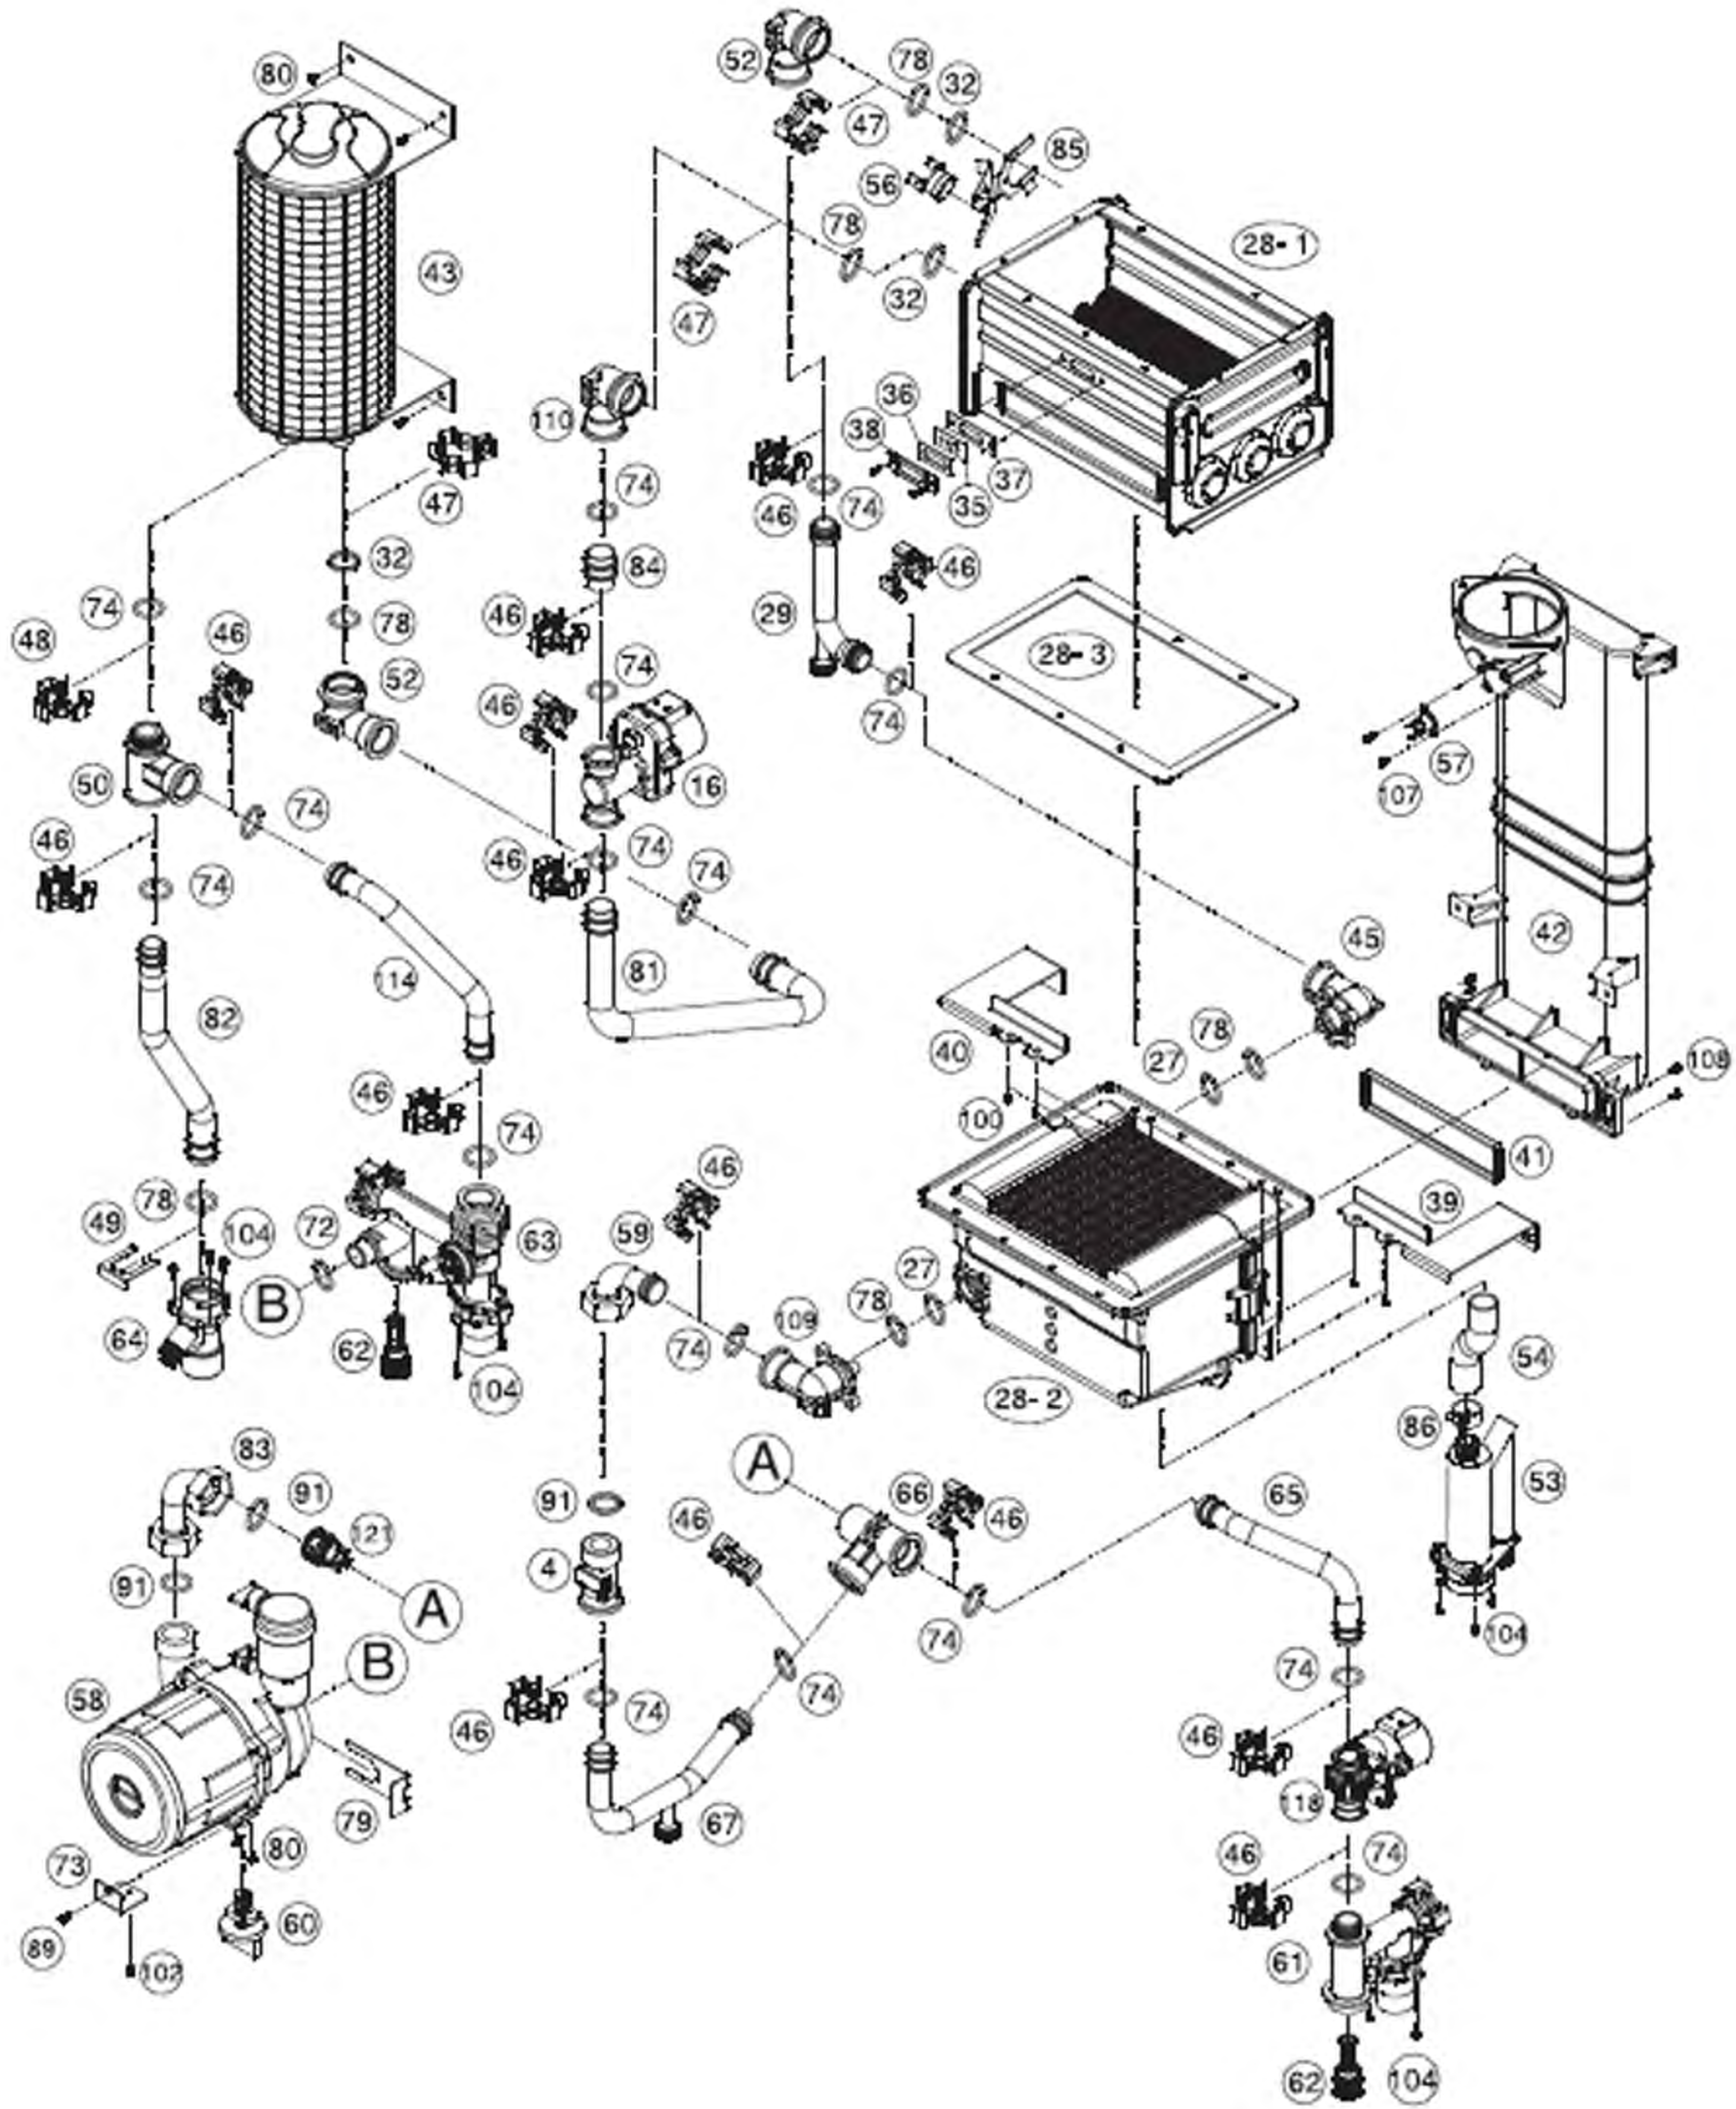

Water Way Disassemble : NP-A