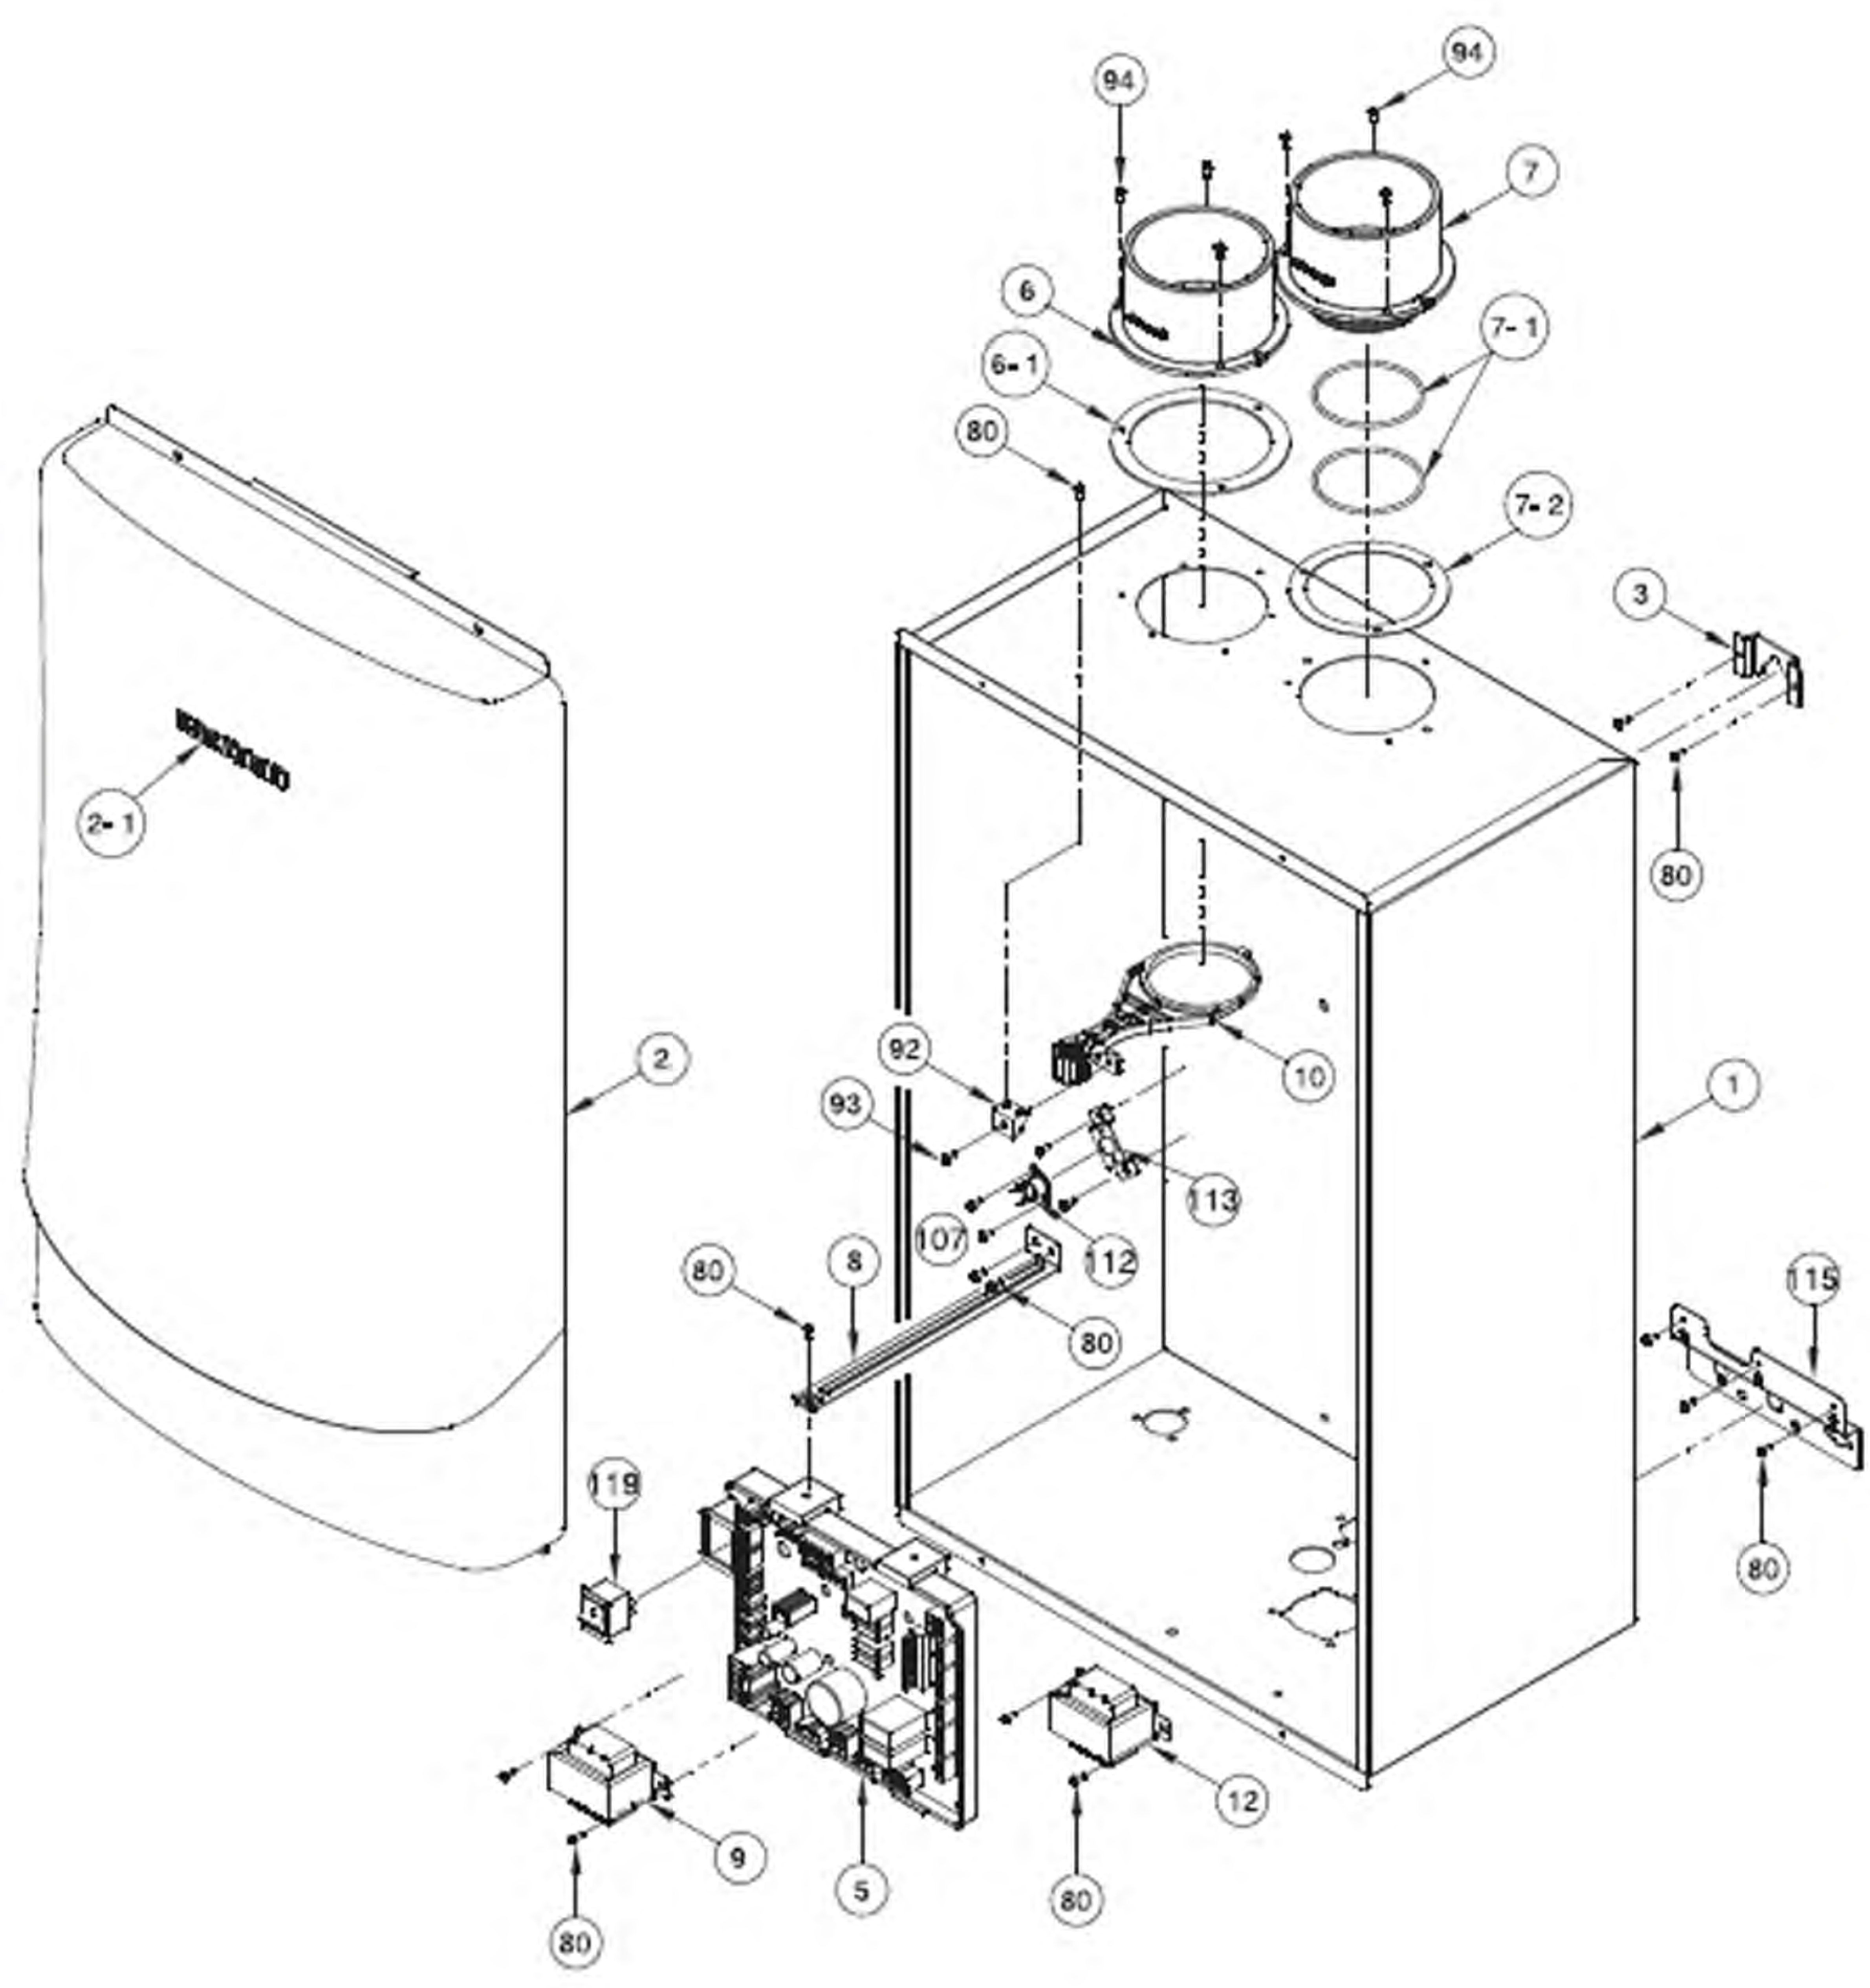

Case Disassemble

Case Part List

NO	Description	Navien Part No.	Remark
1	Case	BBK05011117	180 A
		BBK05011118	210/240 A
		BBK05011137	180
		BBK05011138	210/240 A
2	Cover	BBR15012151	
2-1	Navien Logo	BH2603009A	
3	Case upper bracket	BH2505277A	
115	Case lower bracket	BH2505348A	
5	PCB board	NACR1GS32401	
6	Intake air duct	BH2505400B	
6-1	Intake air duct packing	-	No.6 Ass'y
10	Intake air filter	BH2505416A	
92	Intake air filter support	BH2505417A	
7	Exhaust pipe	BH2505401B	
7-1	Exhaust pipe O-ring	-	No.7 Ass'y
7-2	Exhaust pipe packing	-	No.7 Ass'y
8	PCB board bracket	BH2505306A	180(A)
		BH2505402A	210/240(A)
9	Mixing valve transformer	BH1205013A	Only "Non-A"
12	transformer	BH1205008A	
119	Power switch	BH1426002A	"A" Series
		BH1426003A	"Non-A" Series
80	Screw (D4 x 8)	BH1705007A	
93	Bolt (M4 x 16)	BH1603009A	
94	Screw (D4 x 16)	BH1708004A	
112	Freeze protect switch	BH1402001A	Only "Non-A"
113	Freeze protect S/W bracket	BH2505423A	Only "Non-A"