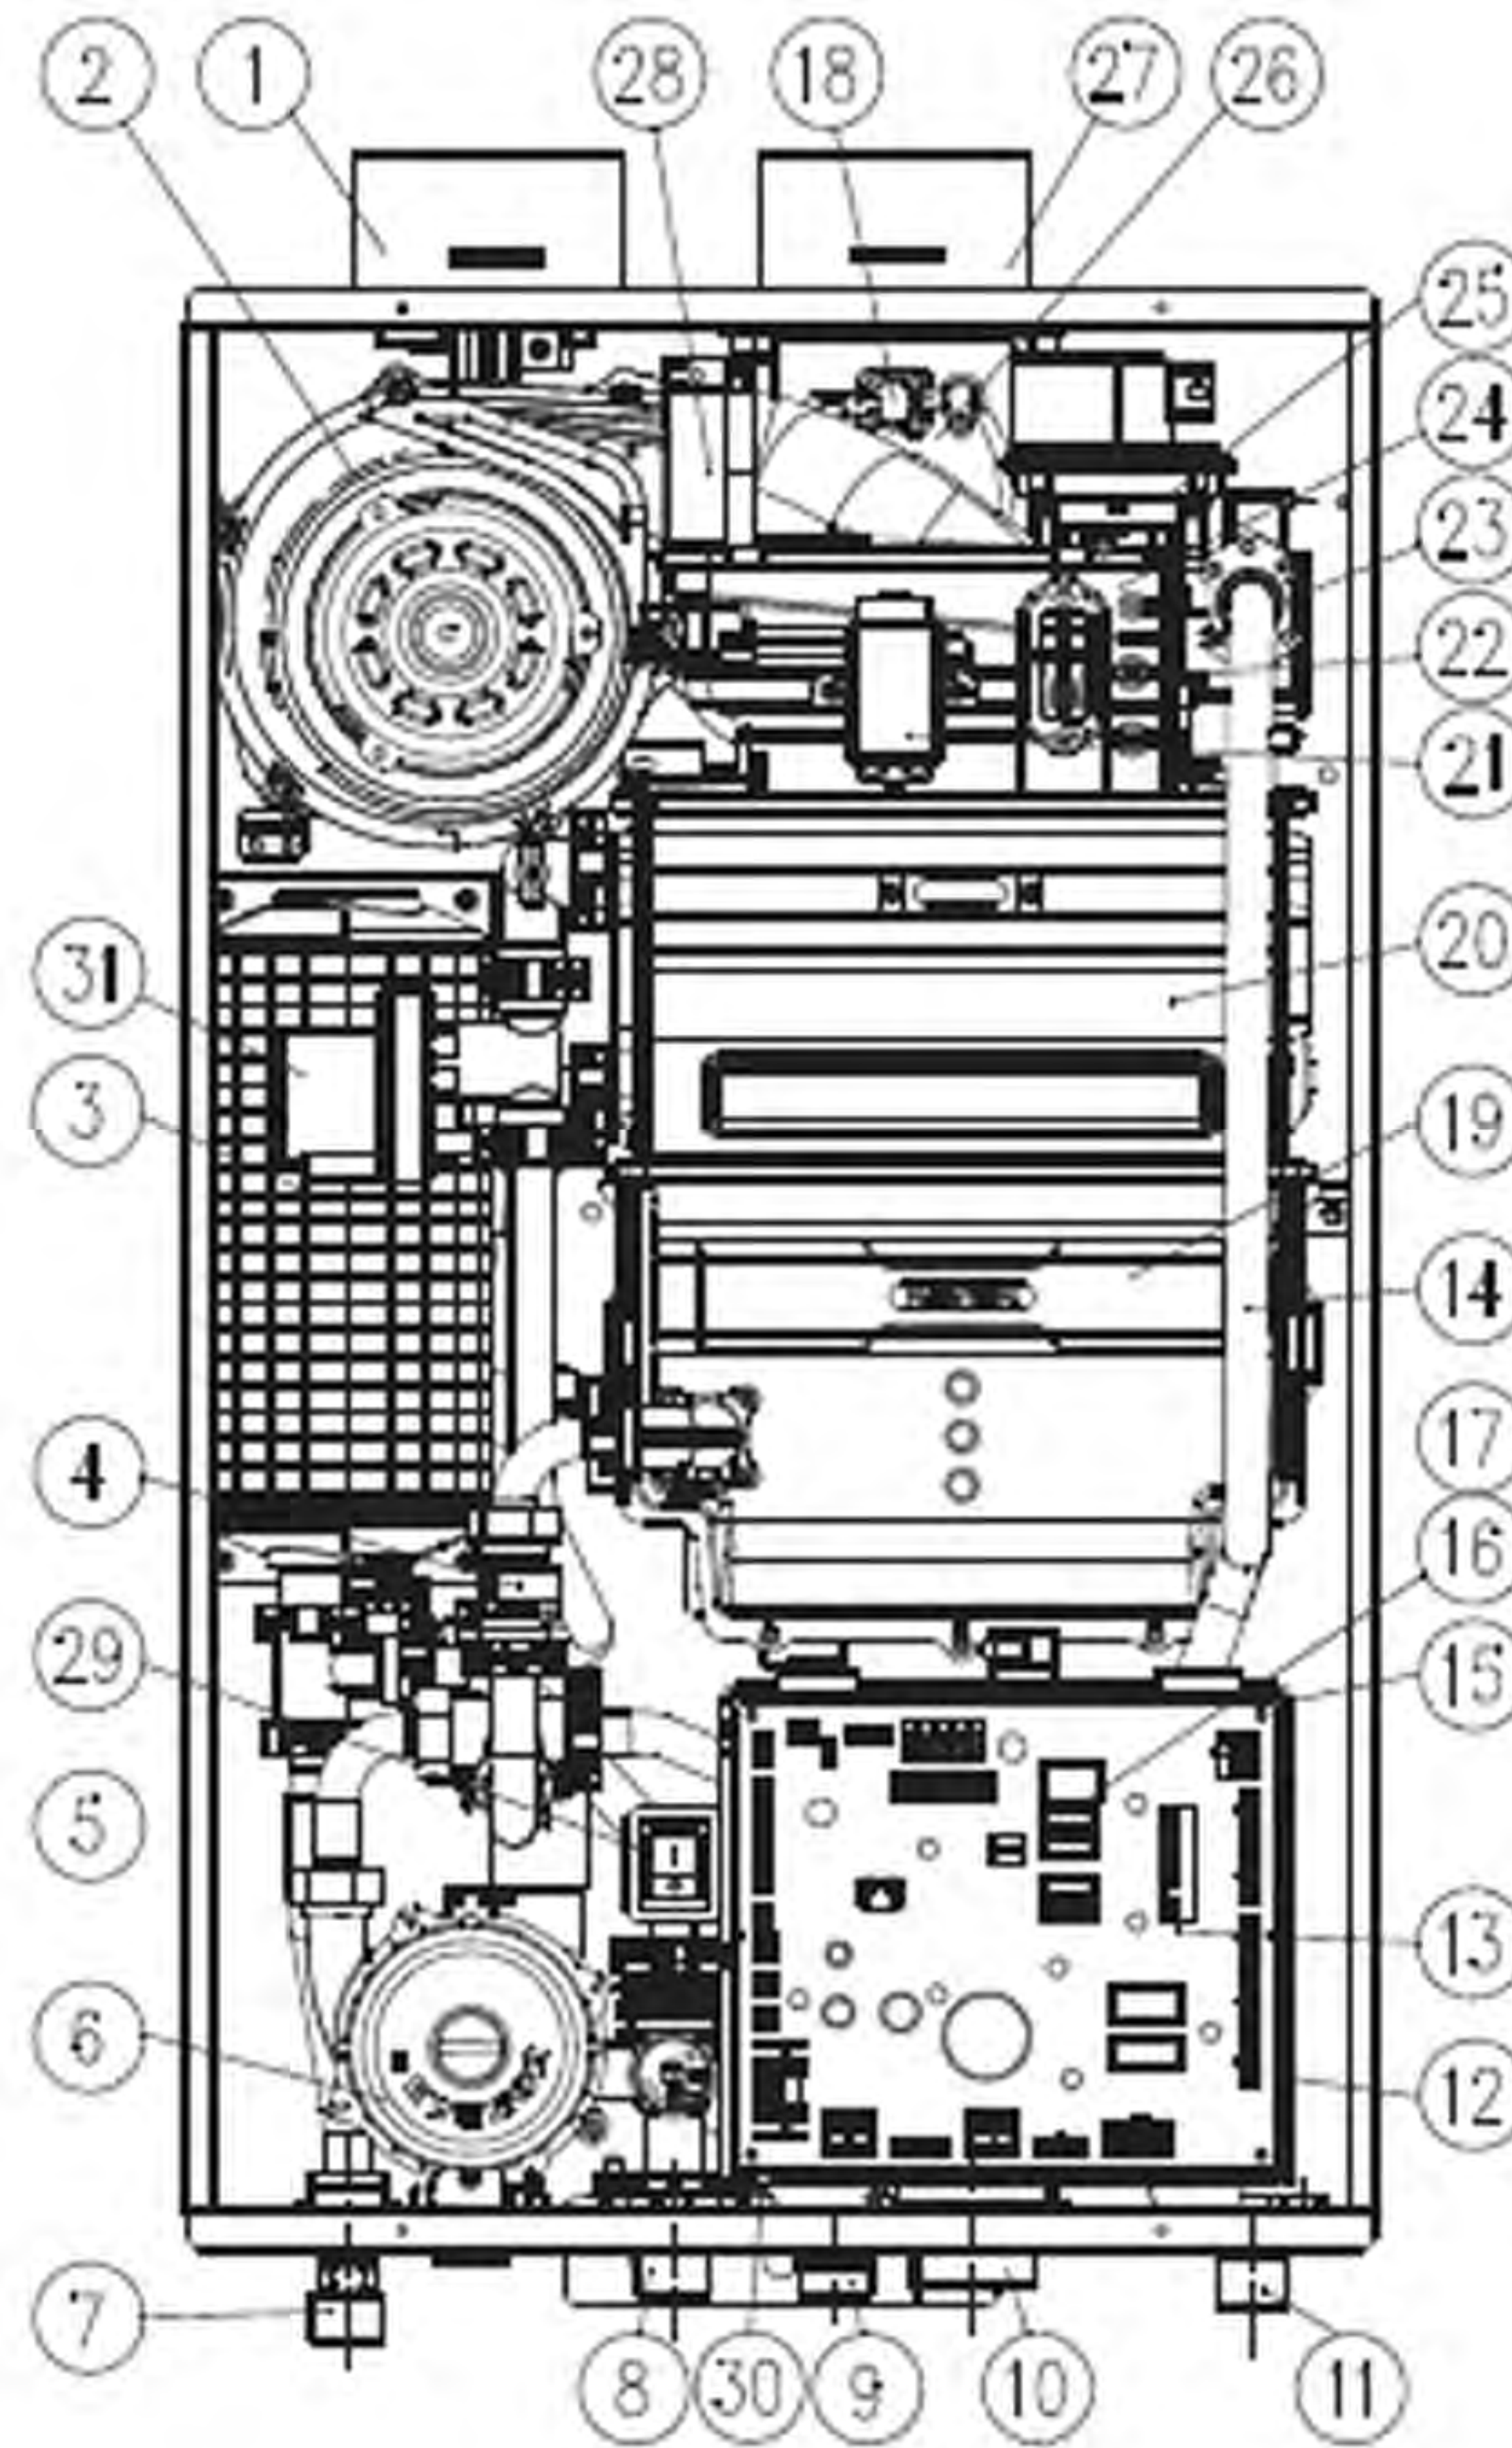

Key Components: NR-A

No	Description	Navien Part No.	No	Description	Navien Part No.
1	Intake Air Duct	BH2505400B	16	WAV	AAVC9EXFC003B
2	Fan Motor	NAFA9GLPCT01	17	Transformer	BH1205008A
3	Buffer Tank	PASNCWBFTANK_001	18	Exhaust Limit Switch	BH1401027A
4	Flow Sensor	AASS9EXFS003C	19	Secondary H/E	-
5	PCB Board	NACR1GS32410	20	Primary H/E	-
6	Circulation Pump	NAPU9GLPCT33	21	Ignition Transformer	BH1201045A
7	DHW Supply Adapter	BH2507348B	22	APS Venturi	BH2501413A
8	3-Way Valve	AAVC9EX00012B	23	Manifold	PABCR180AMF_001
9	DHW Inlet Adapter	AAVC9EX00016B	24	Burner	PABNCN30KDBN_003
10	Syphon	BH2507442C	25	APS	NASS9EX00009
11	Gas Inlet Adapter	BH2507722A	26	Exhaust Duct	BH2544004F
12	Main Gas valve	BH0901018A	27	Exhaust Pipe	BH2505401B
13	GPS Venturi	BH2507359C	28	Air Intake Guide	BH2543002C
14	Gas Pipe	BH2507509C	29	Power Switch	BH1426002A
15	GPS	NASS9EXGPS01	30	Water Leakage Detector	-

Key Components: NP-A

No	Description	Navien Part No.	No	Description	Navien Part No.
1	Intake Air Duct	BH2505400B	17	Transformer	BH1205008A
2	Fan Motor	NAFA9GLPCT01	18	Exhaust Limit Switch	BH1401027A
3	Buffer Tank	PASNCWBFTANK_001	19	Secondary H/E	-
4	Flow Sensor	AASS9EXFS003C	20	Primary H/E	-
5	PCB Board	NACR1GS32410	21	Ignition Trans	BH1201045A
6	Circulation Pump	NAPU9GLPCT33	22	APS Venturi	BH2501413A
7	DHW Supply Adapter	BH2507348B	23	Manifold	PABCR180AMF_001
8	3-Way Valve	AAVC9EX00012B	24	Burner	PABNCN30KDBN_003
9	DHW Inlet Adapter	AAVC9EX00016B	25	APS	NASS9EX00009
10	Syphon	BH2507442C	26	Exhaust Duct	BH2544004F
11	Gas Inlet Adapter	BH2507722A	27	Exhaust Pipe	BH2505401B
12	Main Gas valve	BH0901018A	28	Air Intake Guide	BH2543002C
13	GPS Venturi	BH2507359C	29	Power Switch	BH1426002A
14	Gas Pipe	BH2507509C	30	Water Leakage Detector	-
15	GPS	NASS9EXGPS01	31	WAV	AAVC9EXFC003B
16	2-Way Valve	AAVC9EX00014A			