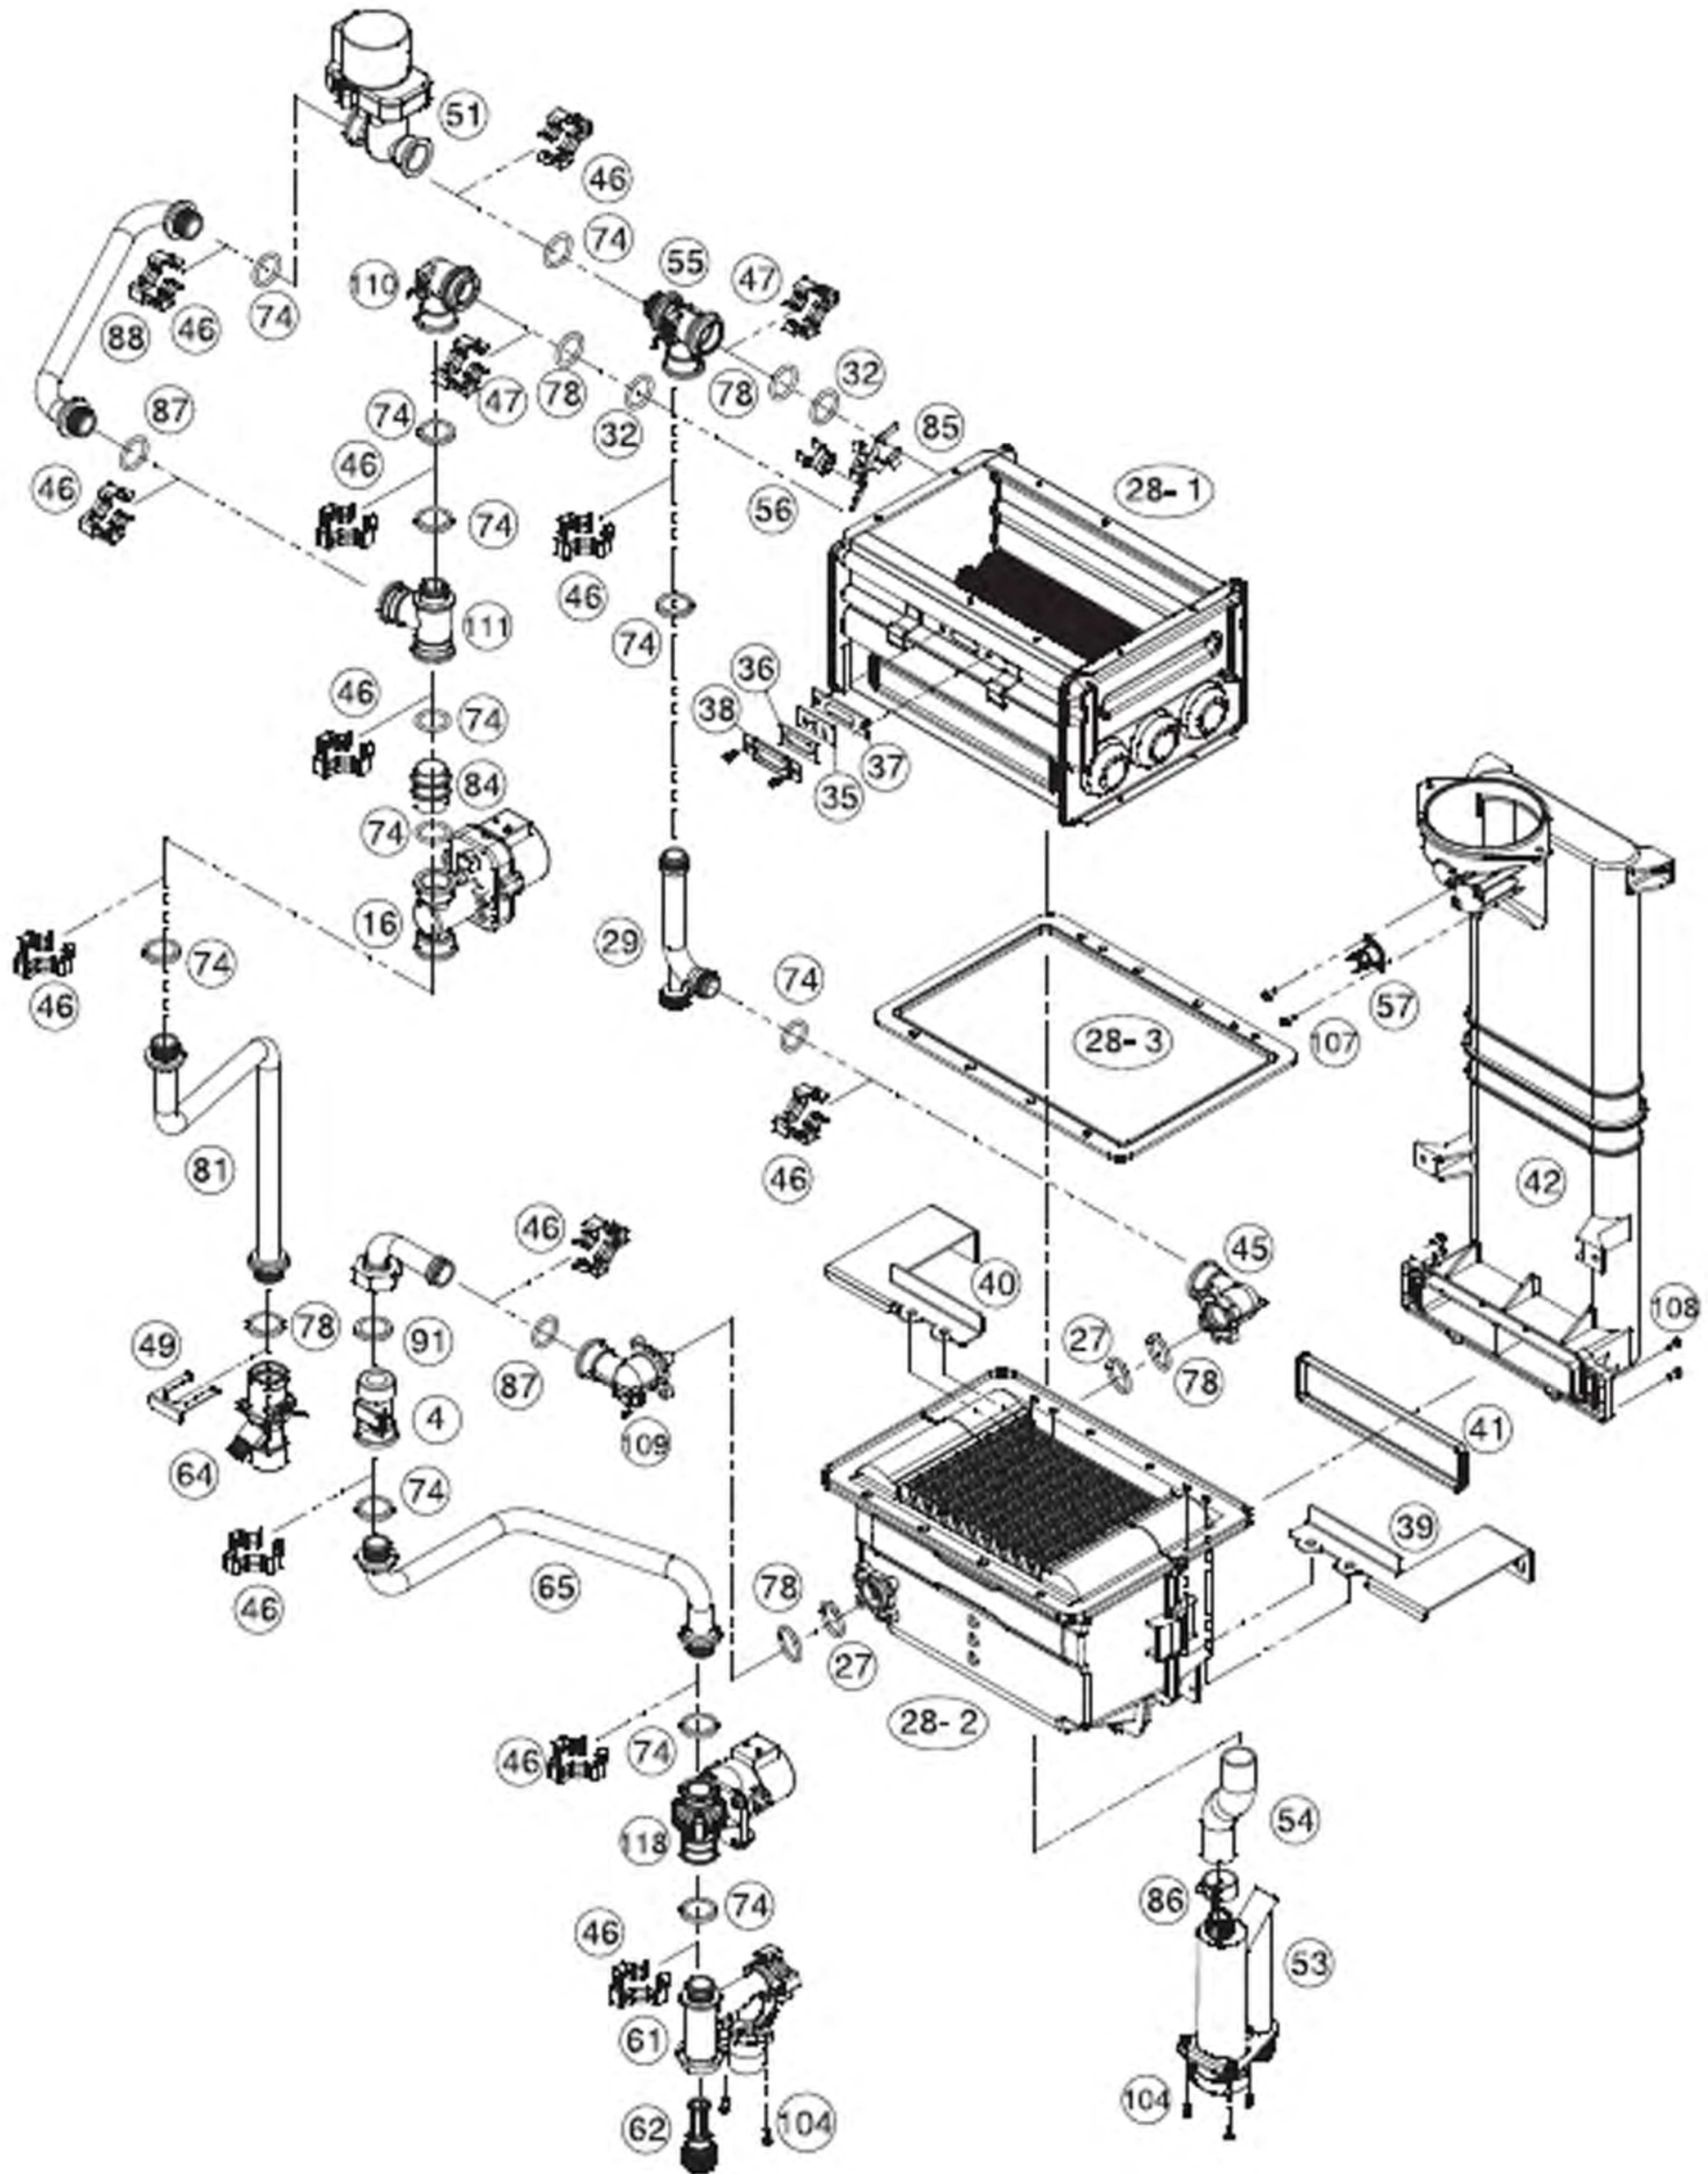

Water Way Disassemble : NP

Water Way Part List

NO	Description	Navien Part No.	Remark
4	Flow sensor	AASS9EXFS003C	
16	Water adjustment valve	AAVC9EXFC003B	
27	Heat exchanger packing	BH2406048A	
28	Heat exchanger ass'y	BBM20341018	NR-180A
		BBM20341017	NR-210/240A
		BBM20341019	NP-180A
		BBM20341020	NP-210/240A
		BBM20341023	NR-180
		BBM20341024	NR-210/240
		BBM20341025	NP-180
		BBM20341026	NP-210/240
29	Heat exchanger middle pipe	BH2507576D	NR-A, NR
		BH2507617B	NP-A, NP
32	Back-up ring	BH2507308A	
35	H/E inspection glass	BH2501554A	
36	Inspection packing A	BH2405050A	
37	Inspection packing B	BH2405051A	
38	Inspection glass bracket	BH2501572A	
39	H/E bracket R	BH2501704B	
40	H/E bracket L	BH2501703B	
41	Exhaust duct packing	BH2406050A	
42	Exhaust duct	BH2544007D	
43	Buffer tank	PASNCWBFTANK_001	"A" Series
45	Secondary H/E outlet adapter	BH2507532B	
46	Fastener D	BH2507402B	
47	Fastener F	BH2507388B	
48	Fastener A	BH2507400B	
49	Clip C	BH2507345A	
50	Buffer tank adapter	BH2507520E	"A" Series
51	Bypass mixing valve	AAVC9EXMIX01B	"Non-A" Series
52	Primary H/E inlet adapter	BH2501562B	
53	Syphon	BH2501442C	"A" Series
		BH2501452C	"Non-A" Series
54	Syphon hose	BH2204041D	
55	Bypass T adapter	BH2501639B	"Non-A" Series
56	High limit switch	BH1401022A	
57	Exhaust limit switch	BH1401027A	
58	Circulation pump	NAPU9GLPCT33	"A" Series